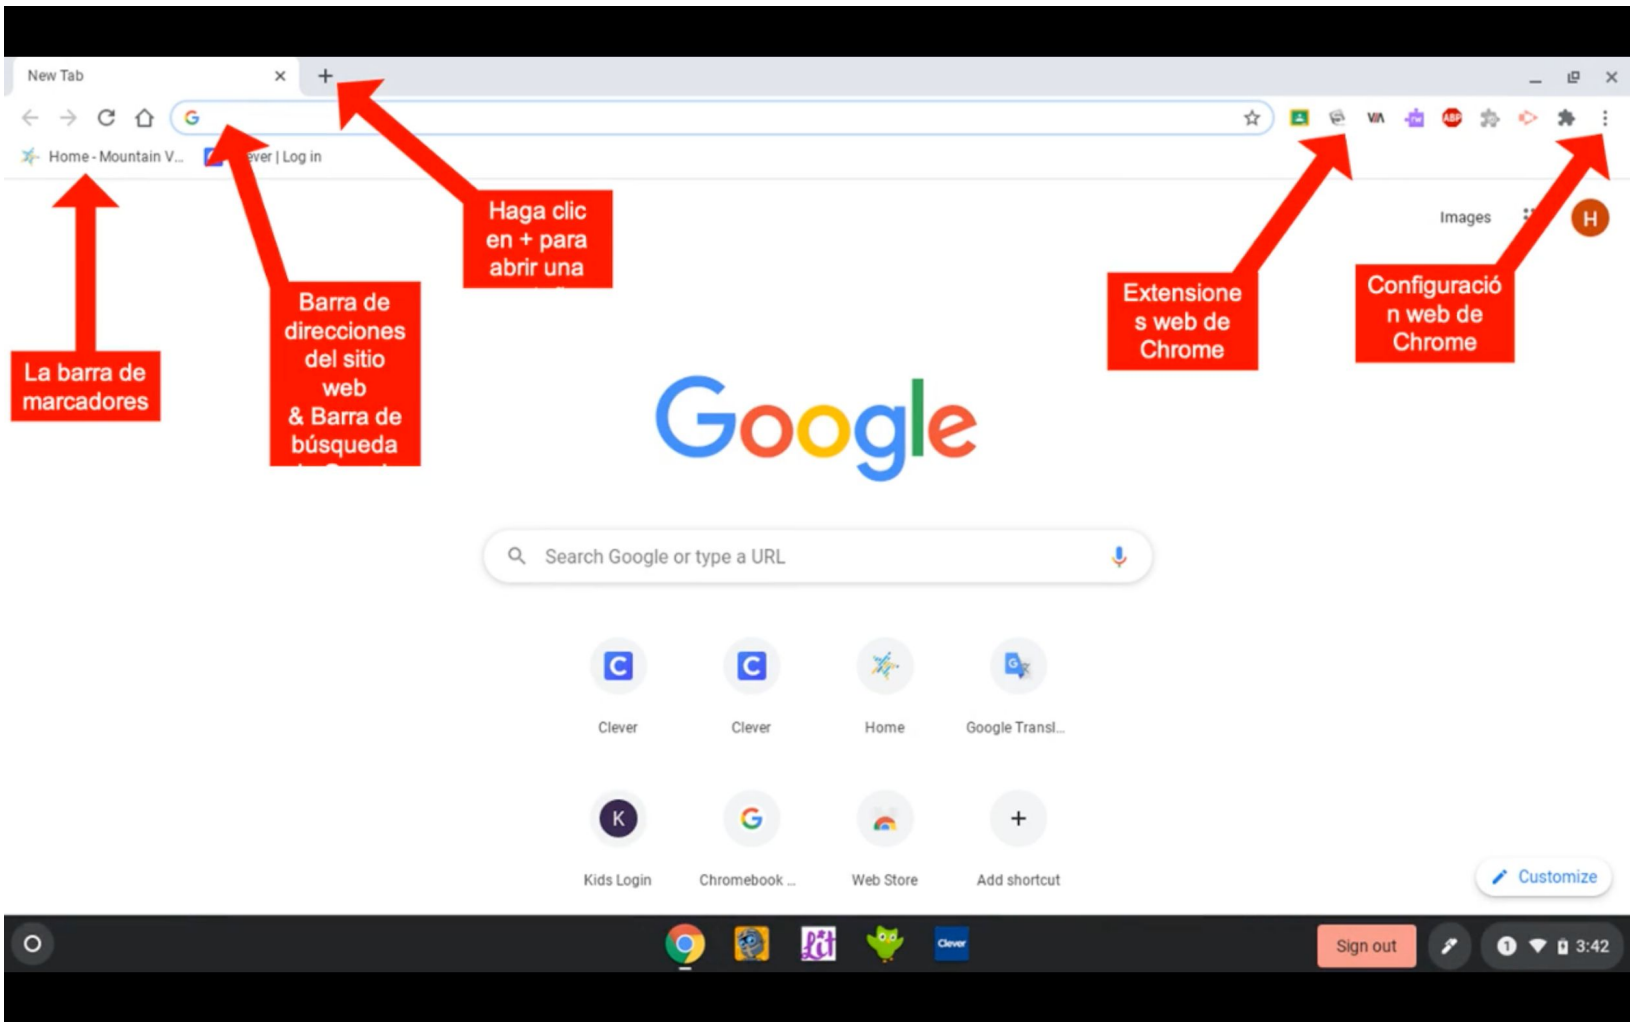

La barra de marcadores

Barra de direcciones del sitio web & Barra de búsqueda

Haga clic en + para abrir una

Extensiones web de Chrome

Configuración web de Chrome